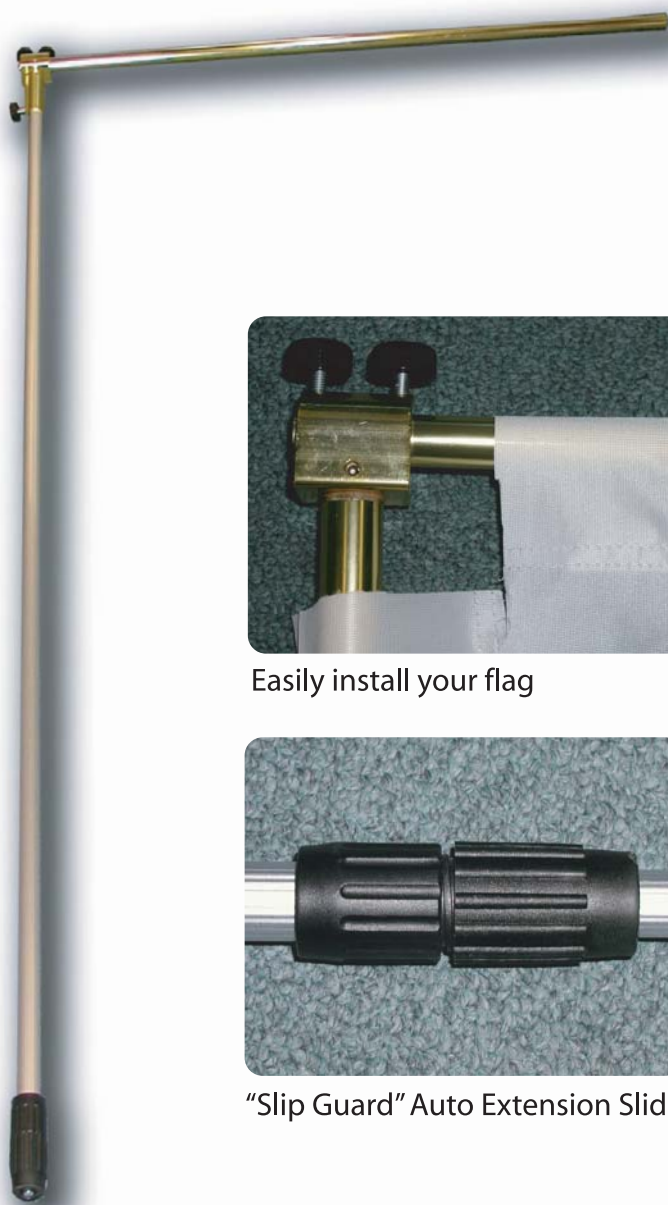

# Aluma Flag Pole

Ideal for Sporting, Corporate or Community Events

- Light-weight adjustable aluminum flag pole
- Maximum height - 8' high
- Attach to your canopy for high impact visibility

Easily install your flag

"Slip Guard" Auto Extension Sliders

**Flag Pole**

**\$10 ea**

**"Golden Rod"  
Flag Support**

**\$15 ea**

\*shipping & taxes extra

*Call*

**TOLL-FREE**