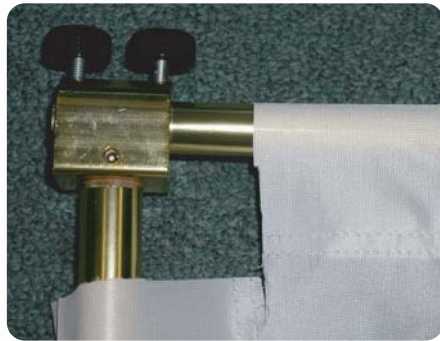

# Aluma Flag Pole

Ideal for Sporting, Corporate or Community Events

- Light-weight adjustable aluminum flag pole
- Maximum height - 8' high
- Attach to your canopy for high impact visibility

Easily install your flag

"Slip Guard" Auto Extension Sliders

**Flag Pole**

**\$10 ea**

**"Golden Rod"  
Flag Support**

**\$15 ea**

\*shipping & taxes extra

*Call*

**TOLL-FREE**